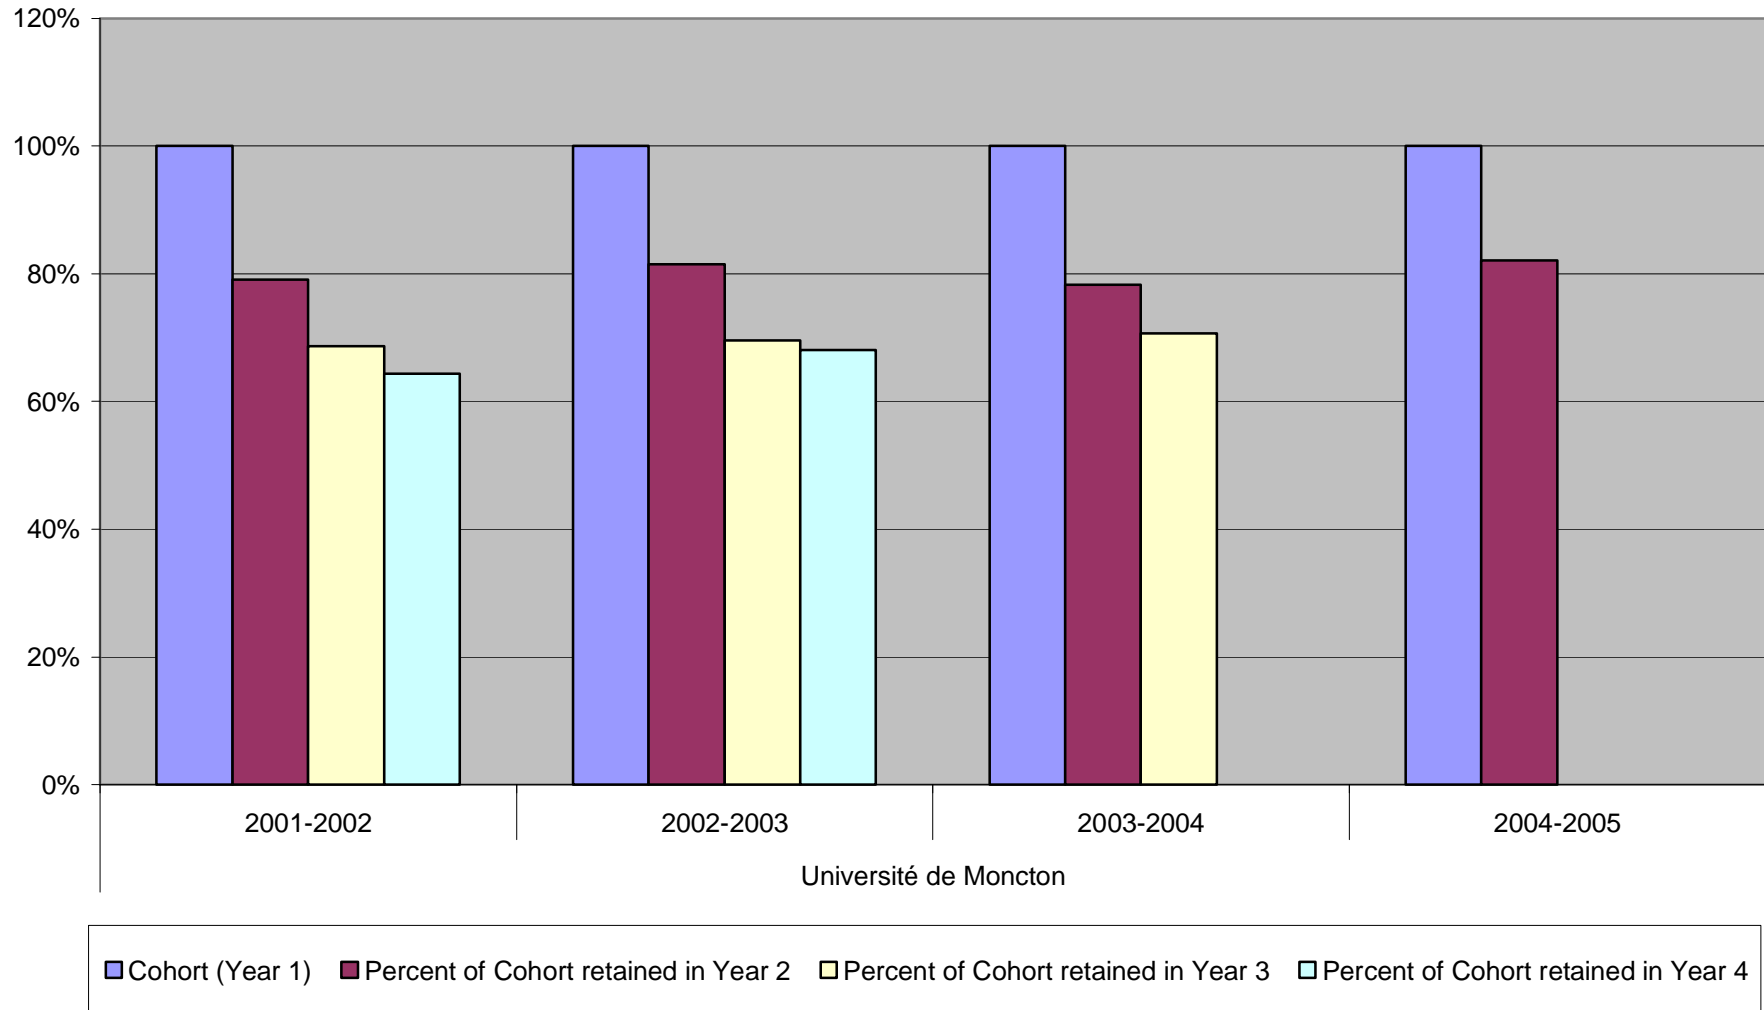

Université de Moncton - Retention of Students Direct from High School

This graph shows how many of the students who arrived at this university, direct from high school, were still at this same university in succeeding years. Most of the programs could lead to graduation in four years, a few require five, some students will take longer. If a student transferred to another New Brunswick University, he or she have not been tracked. This means that the retention rate is actually better than shown.